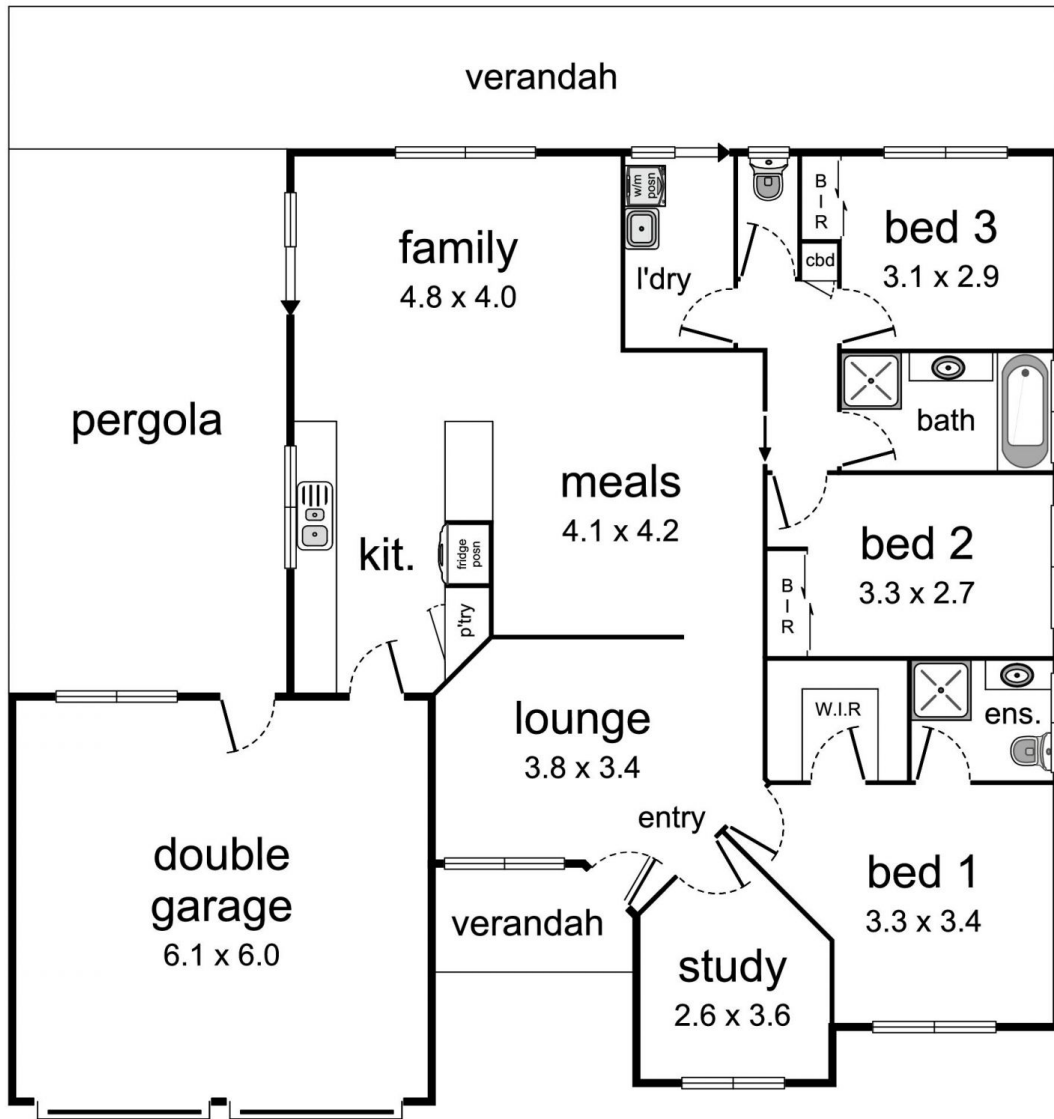

47 Memorial Drive Wodonga VIC

3 2 2

Nestled within one of Wodonga's most exclusive and coveted neighbourhoods, this captivating property commands attention in a street adorned with prestigious homes. You can also keep your Van at Home with an electric gate rear entrance. You'll be greeted by the grand decked entrance, leading you through the front door into the formal lounge, a versatile study, and the luxurious master suite. The strategically positioned study could also serve as an ideal nursery, offering convenience and flexibility. The master suite features a walk-in robe with custom cabinetry, an en-suite, and an additional split-system unit for ultimate comfort. Bedrooms two and three are discreetly situated at the rear of the home, both equipped with generous wardrobes. The kitchen is a culinary haven, boasting expansive counter space and a striking black

Building Size : 143 sqm
Land Size : 692 sqm
View : <https://www.brianphegan.com.au/sale/vic/north-eastern/wodonga/residential/house/7821359>

Brian Phegan
02 6040 7173

This plan is a sketch, and all data shown is general only.

NB: All stated dimensions are approximate only & should not be taken as definite.

47 Memorial Drive, Wodonga