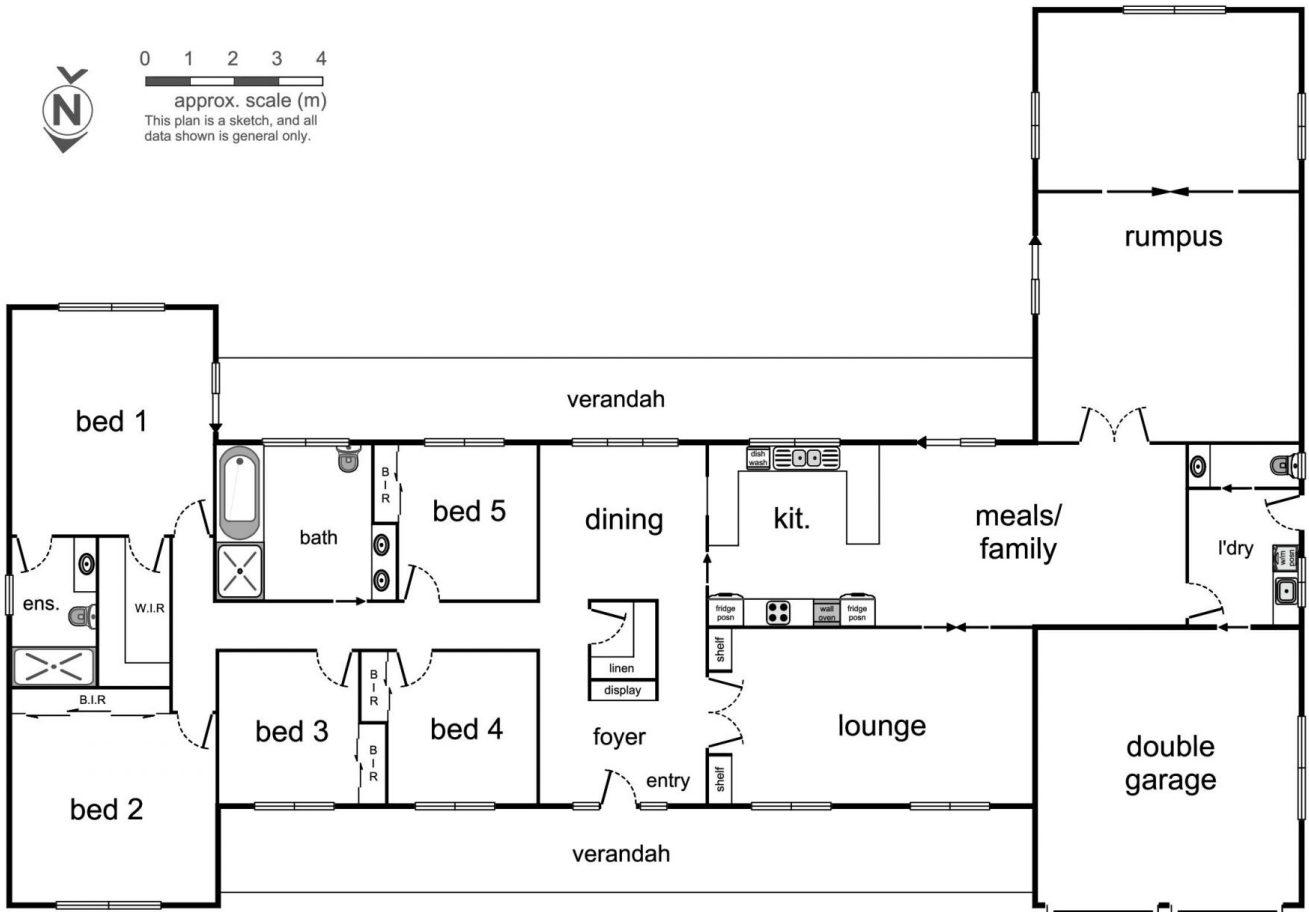

Building Size : 308 sqm

Land Size : 2.71 ha

View : <https://www.brianphegan.com.au/sale/nsw/murray-region/jindera/residential/house/6351468>

Brian Phegan
02 6040 7173

0 1 2 3 4

approx. scale (m)
This plan is a sketch, and all data shown is general only.