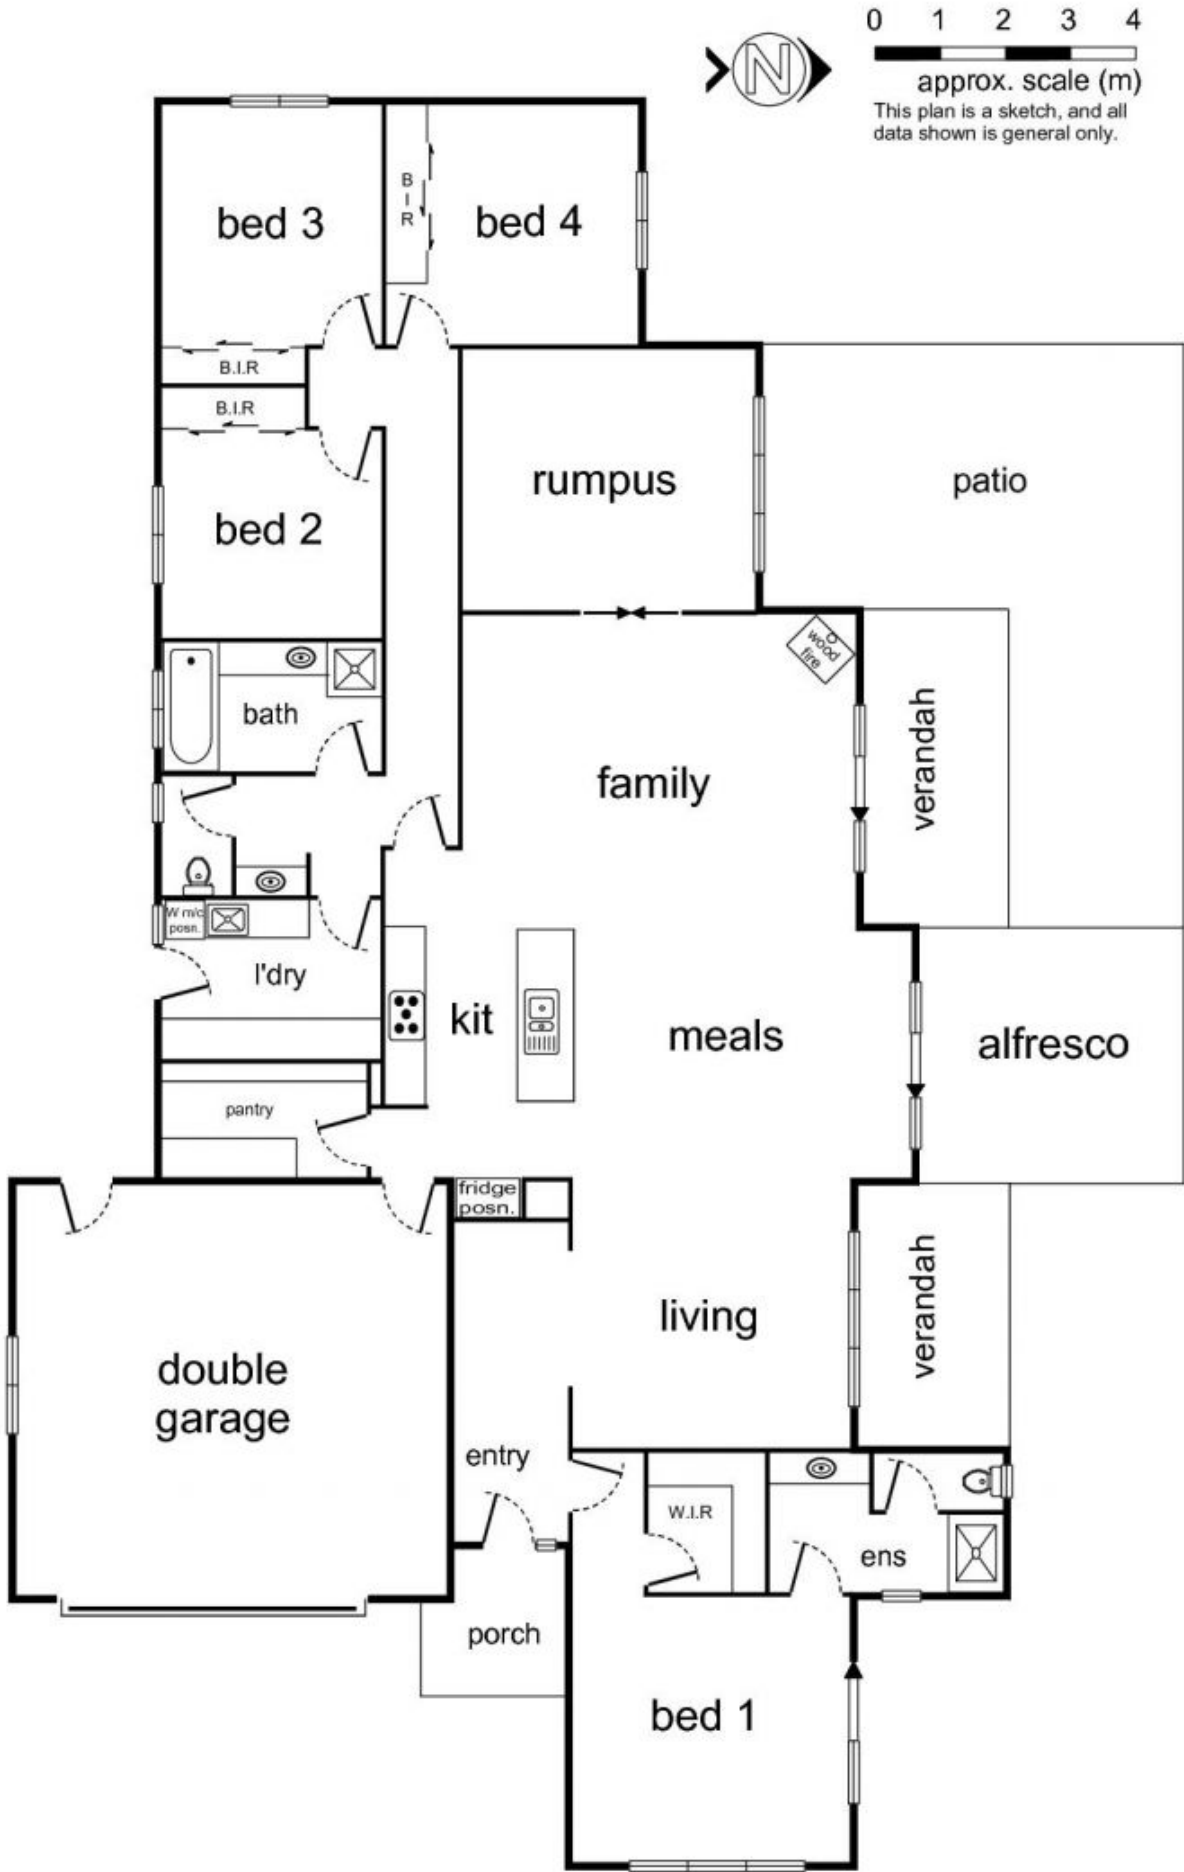

157 Alexandra Way Table Top NSW

4 🚗 2 🚗 5 🚗

Highlights

- Dazzling Davis Sanders Home
- Splendid views to Table Top Mountain
- Serene after work life style
- Effortless open plan design
- Beautifully equipped kitchen with butlers pantry
- Bigger than normal bedrooms BIR, WIR, ensuite
- Elevated and lofted ceilings

- Plus
- Options for private space, lounge / library / rumpus
- Desirable high spec finishes
- Complete 224m2 Home 3.2ha (8 Acres)
- Easy care cottage garden
- Close interaction with family horses
- Immediate access to Town / Weir / Freeway
- School bus, machinery shed, workshop
- Town facilities
- Evaporaptive cooling
- Pit Fire
- Cosy Wood Heating

Price : \$ 665,000
Building Size : 224 sqm
Land Size : 3.2 ha
View : <https://www.brianphegan.com.au/sale/nsw/murray-region/table-top/residential/home/5932546>

Brian Phegan
02 6040 7173

157 Alexandra Way Table Top