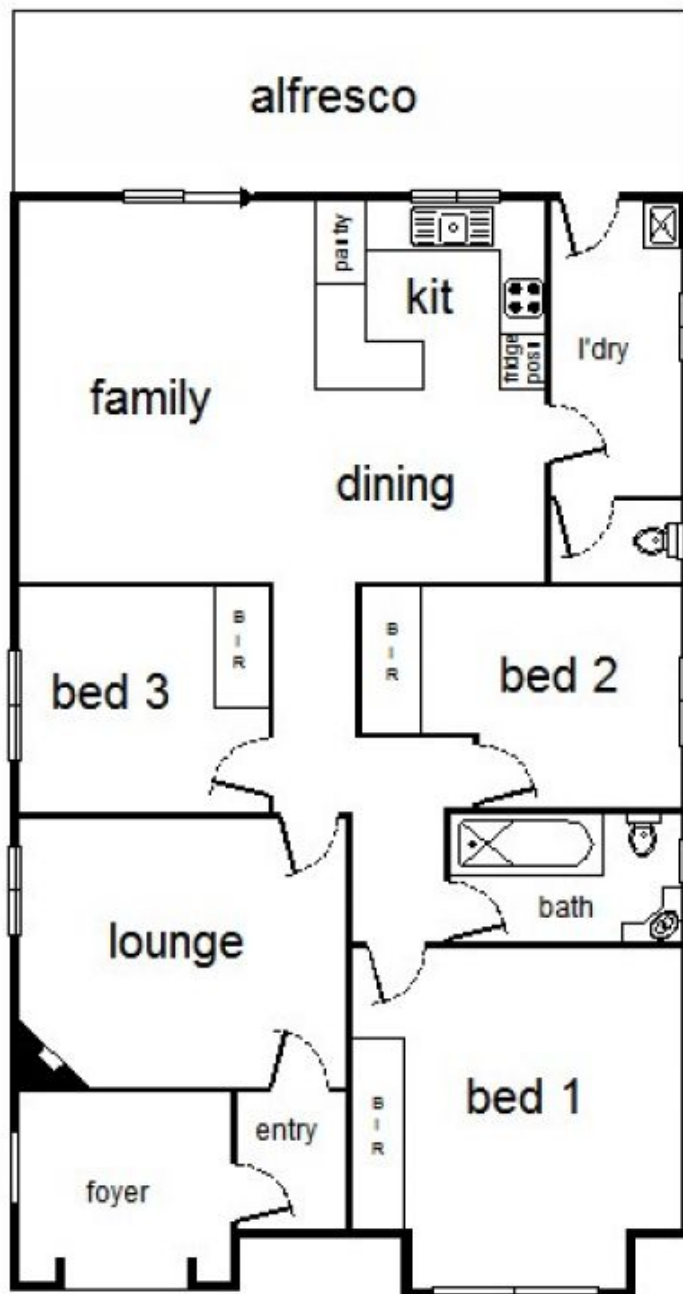

**362 Tribune Street Albury NSW**

3  1  1 

**Highlights**

- Original period features
- Classic red brick design
- Stunning new kitchen, family area
- Cozy lounge room
- North facing rear yard
- Scots school area
- Leafy tree lined street
- Rear yard

**Price** : \$ 228,000  
**Land Size** : 712.9 sqm  
**View** : <https://www.brianphegan.com.au/sale/nsw/murray-region/albury/residential/house/5932528>

**Brian Phegan**  
**02 6040 7173**

This plan is a sketch, and all data shown is general only.